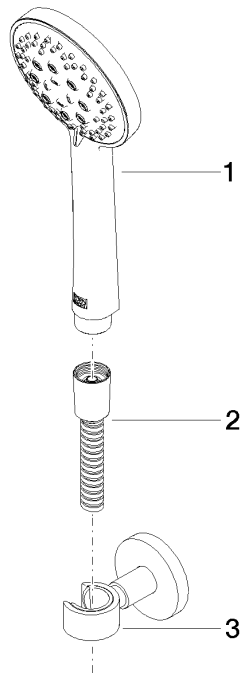

EDITION PRO Hand shower set - Chrome

27 805 626

- spray head Ø 100mm
- three settings: normal flow, soft flow, massage flow
- with anti-scale system
- metal shower hose 1250mm with integrated anti-twist protection
- shower holder rosette Ø 55mm
- max. flow 15 l/min

| | | |
|---|----------------|---------------|
|  | Chrome | 27 805 626-00 |
|  | Matte Black | 27 805 626-33 |
|  | Brushed Chrome | 27 805 626-93 |

EDITION PRO Hand shower set - Chrome

27 805 626

mm [inches]

Flow rate chart

Certificates

LGA_29681.

LGA_29984.

WRAS_2304001.

EDITION PRO Hand shower set - Chrome

27 805 626

Parts for other finishes can be found here: [Matte Black](#)

Spare parts list

| No. | Item Number | Name | Quantity used | Delivery time |
|-----|--------------------|--|---------------|---------------|
| 1 | 28 018 626-00 | EDITION PRO Hand shower - Chrome | 1 | 10 |
| 2 | 90 30 02 072 00-00 | Metal shower hose 1/2" x 3/8" x 1250 mm - Chrome | 1 | 10 |
| 3 | 28 050 625-00 | Wall bracket - Chrome | 1 | 10 |