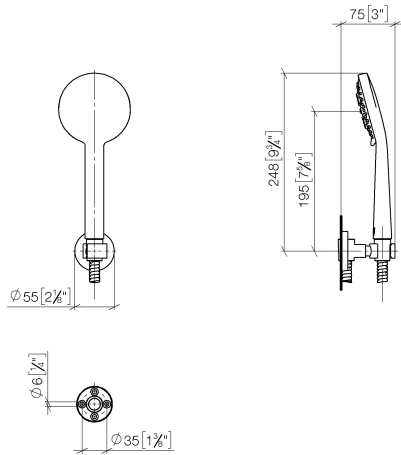

EDITION PRO Hand shower set - Chrome

27 805 626

- spray head Ø 100mm
- three settings: normal flow, soft flow, massage flow
- with anti-scale system
- metal shower hose 1250mm with integrated anti-twist protection
- shower holder rosette Ø 55mm
- max. flow 15 l/min

| | | |
|---|----------------|---------------|
|  | Chrome | 27 805 626-00 |
|  | Matte Black | 27 805 626-33 |
|  | Brushed Chrome | 27 805 626-93 |

EDITION PRO Hand shower set - Chrome

27 805 626

mm [inches]

Flow rate chart

Certificates

LGA_29681.

LGA_29984.

WRAS_2304001.

EDITION PRO Hand shower set - Chrome

27 805 626

Parts for other finishes can be found here: [Matte Black](#)

Spare parts list

| No. | Item Number | Name | Quantity used | Delivery time |
|-----|--------------------|--|---------------|---------------|
| 1 | 28 018 626-00 | EDITION PRO Hand shower - Chrome | 1 | 10 |
| 2 | 90 30 02 072 00-00 | Metal shower hose 1/2" x 3/8" x 1250 mm - Chrome | 1 | 10 |
| 3 | 28 050 625-00 | Wall bracket - Chrome | 1 | 10 |