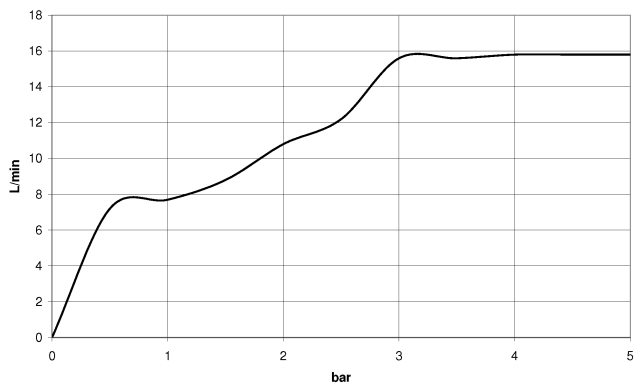

Flow rate chart

Certificates

LGA_29681.

LGA_29984.

WRAS_2304001.